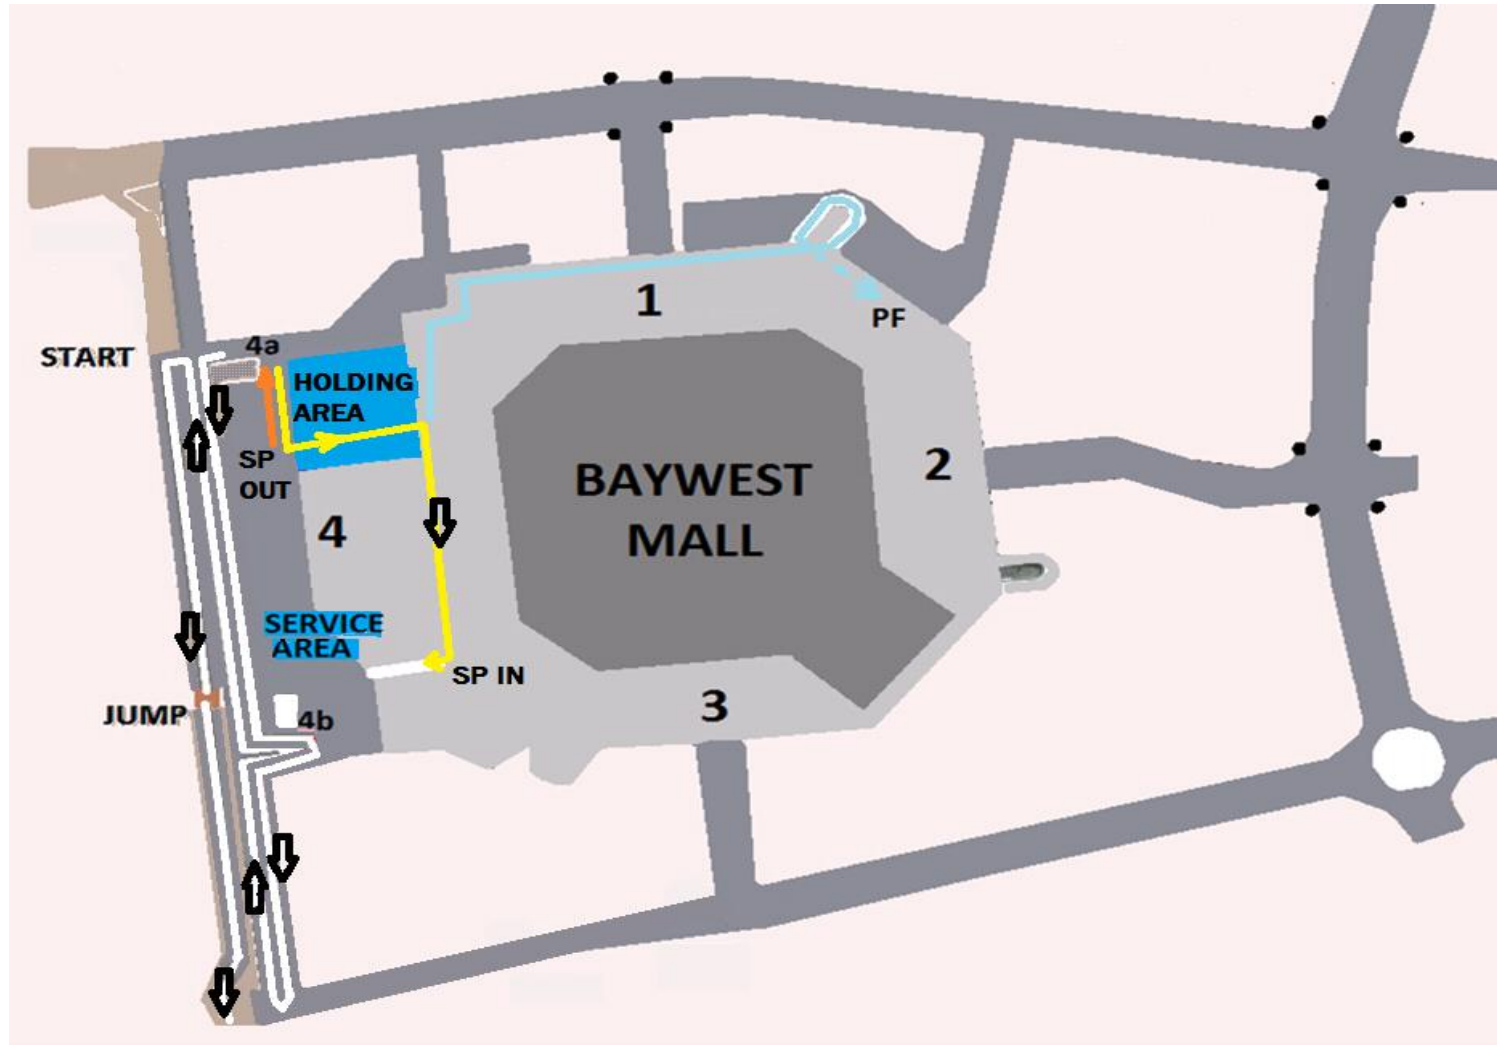

ALGOA NATIONAL RALLY 2018

ALGOA NATIONAL RALLY 2018

JACHTVLAKTE SPECTATING AREA

ALGOA NATIONAL RALLY 2018

BAYWEST MALL LAYOUT

STAGE 3 + 5 + 11

ALGOA NATIONAL RALLY 2018

LONGMORE FOREST MAP

FOLLOW MAIN GRAVEL

ROAD UP THE MOUNTAIN

PAST THE VARIOUS POINTS

POINT C :

**END CULTURAMA
START SINKDAM**

POINT E :

PPC JELLY SPECTATING

POINT F :

**PPC JELLY SPECTATING
PPC JELLY END / SPECTATING**

POINT G :

**CULTURAMA SPECTATING
SINKDAM SPECTATING**