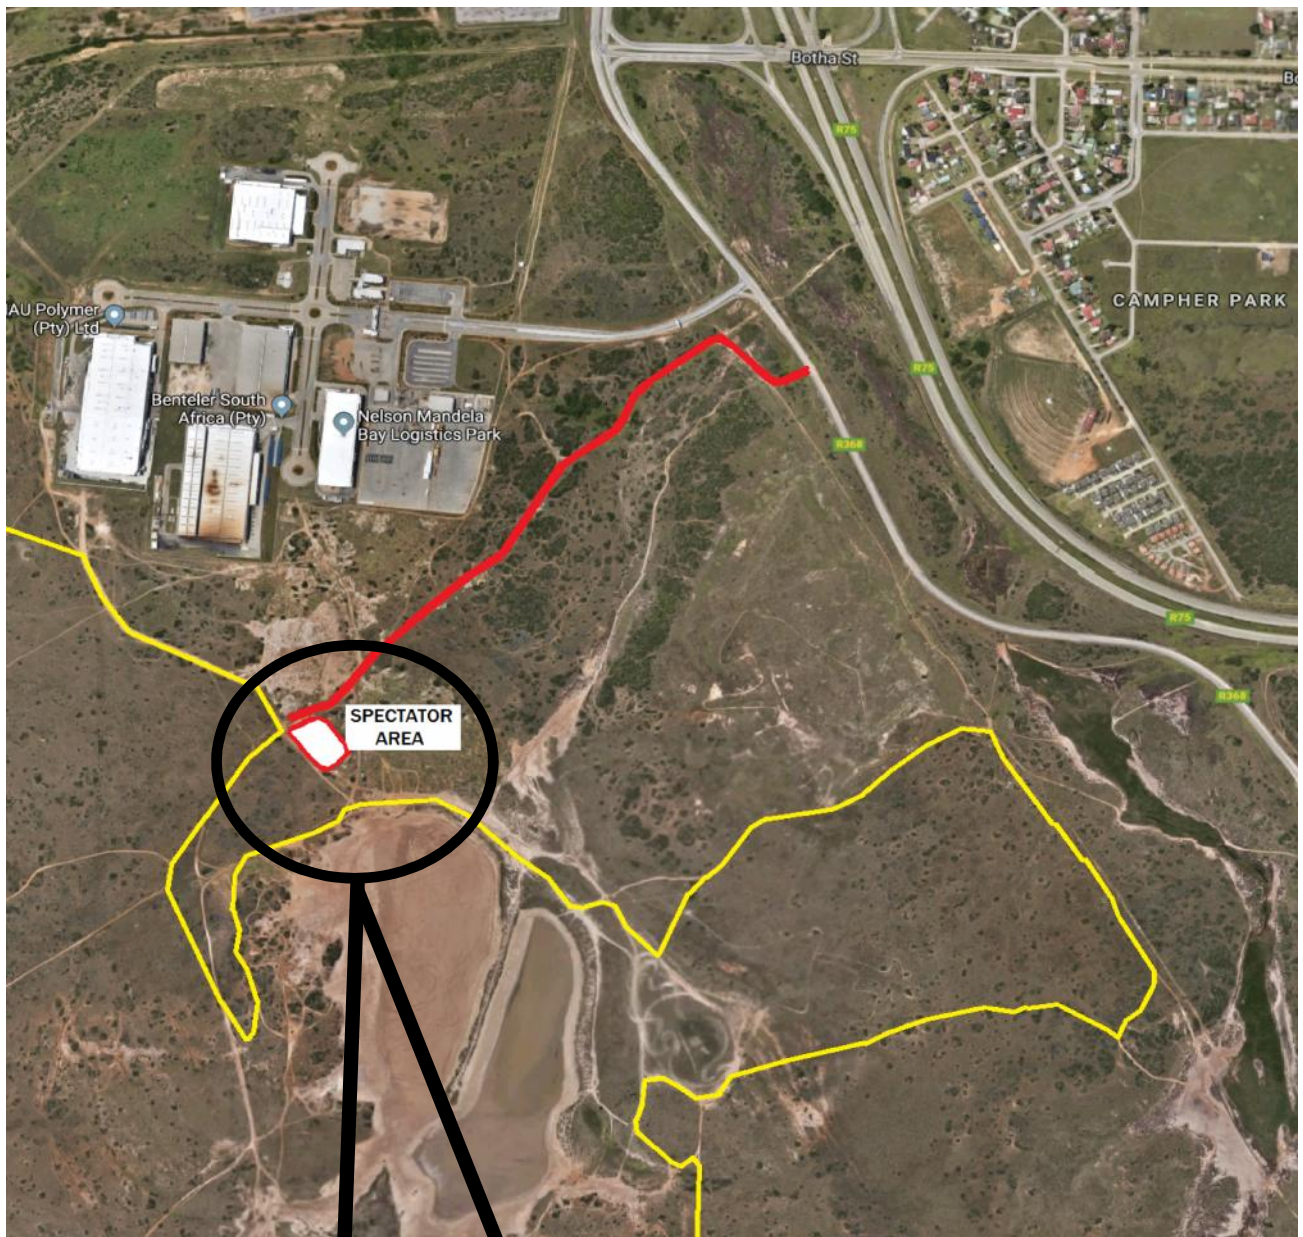

ALGOA NATIONAL RALLY 2018

ALGOA NATIONAL RALLY 2018

JACHTVLAKTE SPECTATING AREA

ALGOA NATIONAL RALLY 2018

BAYWEST MALL LAYOUT

STAGE 3 + 5 + 11

ALGOA NATIONAL RALLY 2018

LONGMORE FOREST MAP

FOLLOW MAIN GRAVEL

ROAD UP THE MOUNTAIN

PAST THE VARIOUS POINTS

POINT C :

**END CULTURAMA
START SINKDAM**

POINT E :

PPC JELLY SPECTATING

POINT F :

**PPC JELLY SPECTATING
PPC JELLY END / SPECTATING**

POINT G :

**CULTURAMA SPECTATING
SINKDAM SPECTATING**