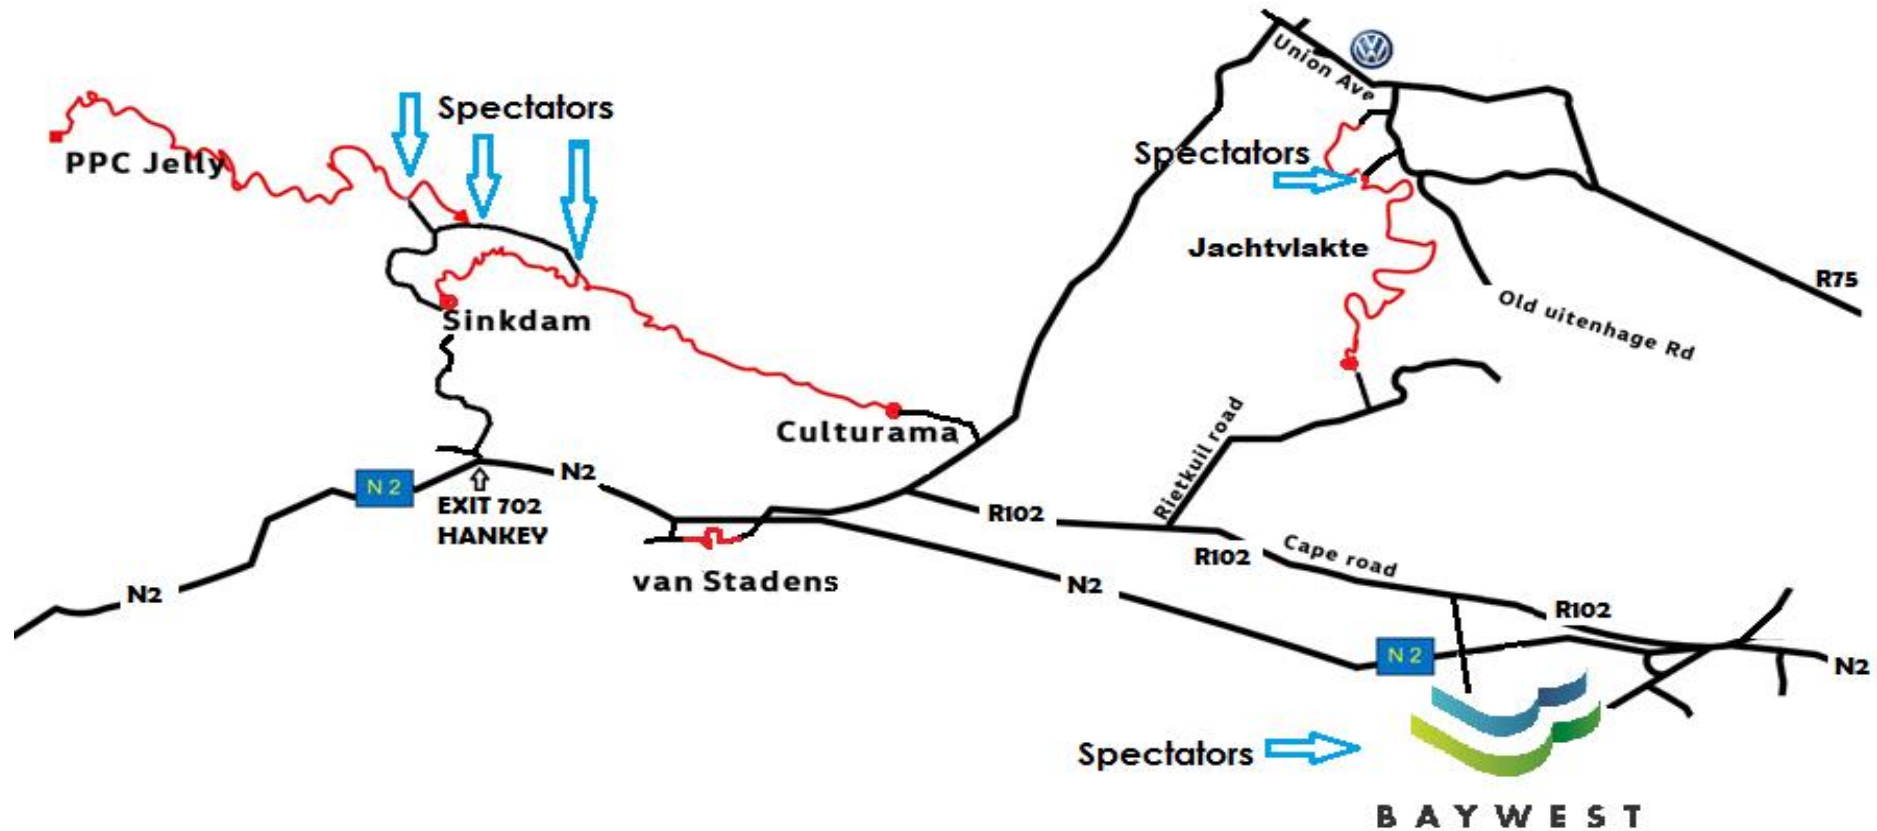

ALGOA NATIONAL RALLY 2018

ALGOA NATIONAL RALLY 2018

JACHTVLAKTE SPECTATING AREA

ALGOA NATIONAL RALLY 2018

BAYWEST MALL LAYOUT

STAGE 3 + 5 + 11

ALGOA NATIONAL RALLY 2018

LONGMORE FOREST MAP

FOLLOW MAIN GRAVEL

ROAD UP THE MOUNTAIN

PAST THE VARIOUS POINTS

POINT C :

**END CULTURAMA
START SINKDAM**

POINT E :

PPC JELLY SPECTATING

POINT F :

**PPC JELLY SPECTATING
PPC JELLY END / SPECTATING**

POINT G :

**CULTURAMA SPECTATING
SINKDAM SPECTATING**